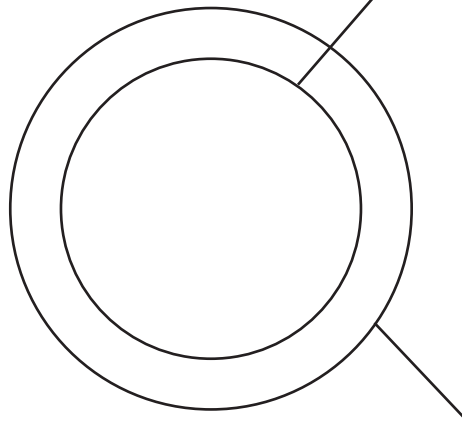

# Button artwork dimensions for a 1.75" button.

**The visible area of the button extends to this line -- 1.5625"**

**This is the outer edge, or "cutline." Background must extend to this line -- 2.0907"**