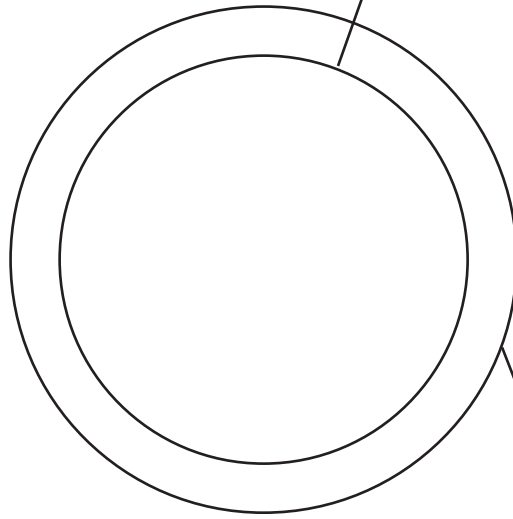

# Button artwork dimensions for a 2.25" button.

The visible area of the button extends to this line -- 2.125"

This is the outer edge, or "cutline." Background must extend to this line -- 2.6361"